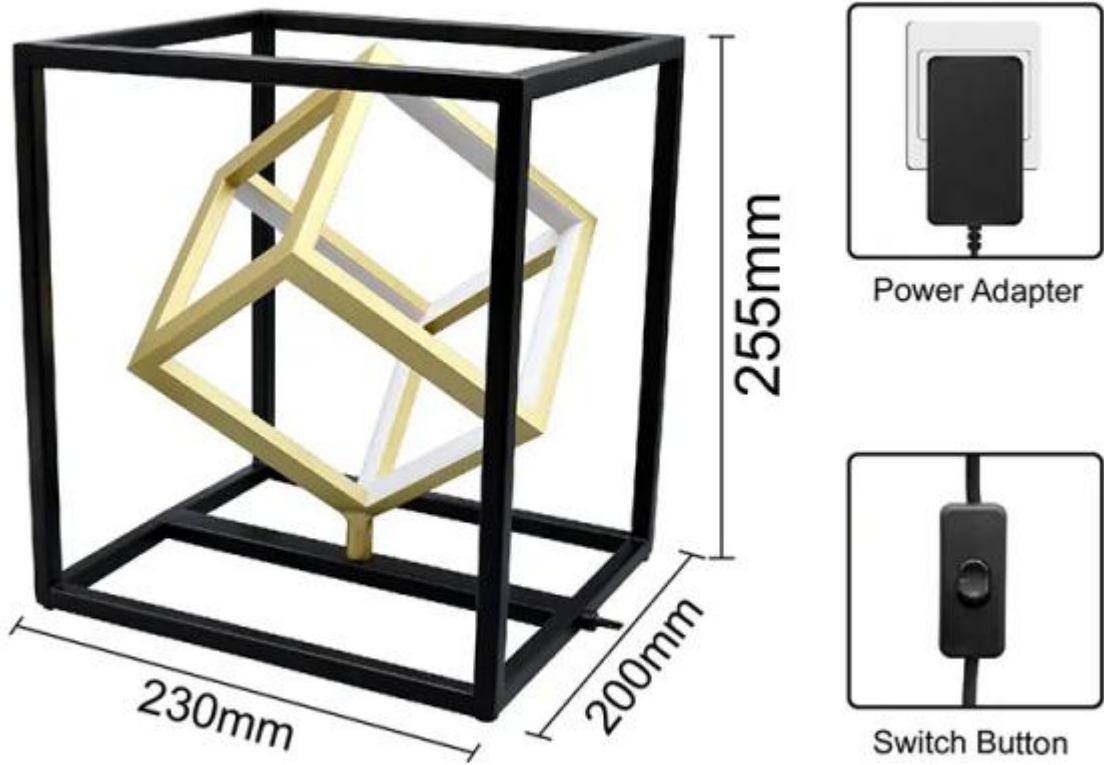

www.tianhualighting.com/

Dimensions of our metal led home decor modern desk lamp

Dongguan City Tianhua Photoelectric Technology Co., Ltd.

ADDRESS: 2nd Road, Jinqianling Industrial Zone, Jitigang, Huangjiang Town, Dongguan City, China.

TEL: [+86-769-82607368](tel:+86-769-82607368) / [+86-18928200163](tel:+86-18928200163)

FAX: [+86-769-82607338](tel:+86-769-82607338)

EMAIL: Sales18@tianhualighting.com