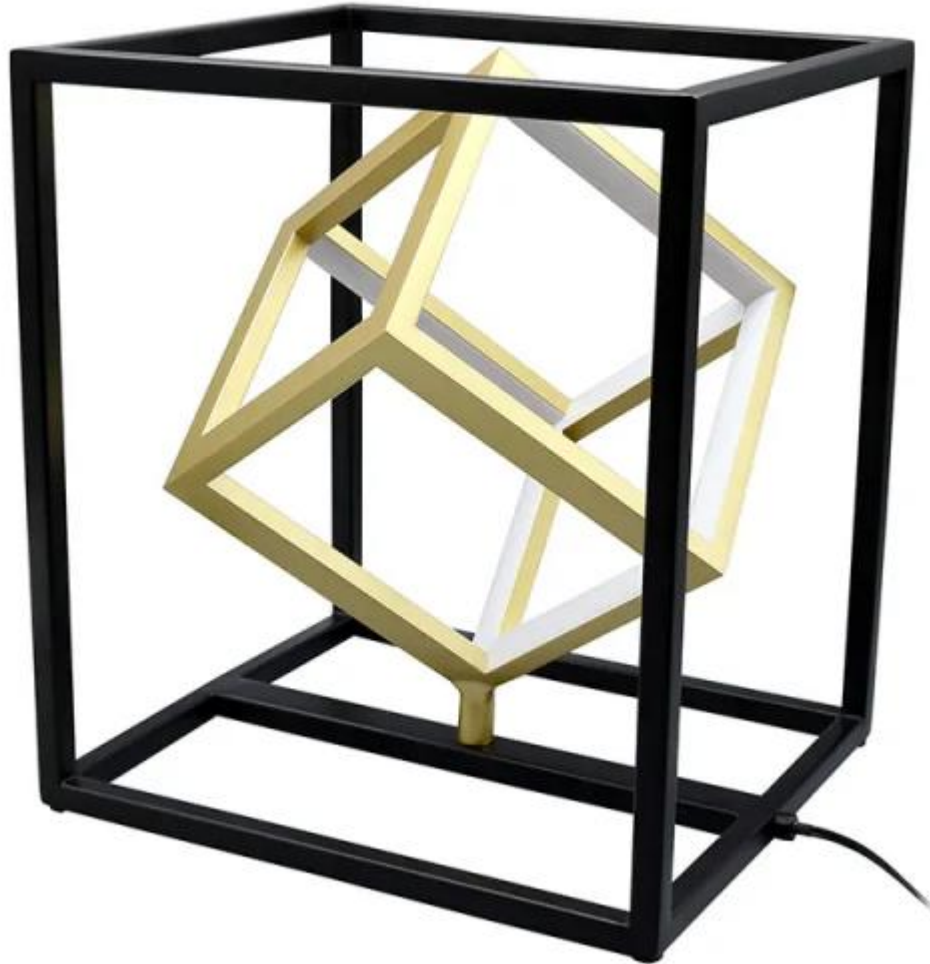

www.tianhualighting.com/

Dongguan City Tianhua Photoelectric Technology Co., Ltd.

ADDRESS: 2nd Road, Jinqianling Industrial Zone, Jitigang, Huangjiang Town, Dongguan City, China.

TEL: [+86-769-82607368](tel:+86-769-82607368) / [+86-18928200163](tel:+86-18928200163)

FAX: [+86-769-82607338](tel:+86-769-82607338)

EMAIL: Sales18@tianhualighting.com