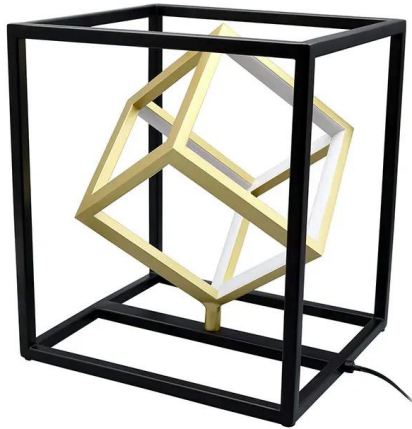

Home Decor Modern Desk Lamp

REDIGLE® is founded in 2009, you are welcomed to come to our factory to buy the home decor modern desk lamp. It covers about 28000 square meters. Tianhua Brand is specialized in the LED lighting item, such as LED pendant lamp, LED table lamp, LED floor lamp, LED tube, LED panel light, LED bulb, fiber optic lights, plasma lamp, Christmas tree, lava lamp, energy-saving lamp and so

on.

REDIGLE® is home decor modern desk lamp manufacturers and suppliers in China who can wholesale home decor modern desk lamp. The LED desk lamp require input Driver DC 12V 1.5A provide 15 Watt, 3000K color temperature, 1650 lumen and Ra 85.2, it's led warm lighting to protect your eyes. This home decor modern desk lamp with a inline ON/OFF switch. It is made of special iron cages. led lighting inside.

Dongguan City Tianhua Eye Protection LED home decor modern desk lamp Specification

Product	Led desk lamp
MATERIALS	Aluminum, Plastic, Electronic
PRODUCT SIZE	L:23 xW:20x H:23.5cm
DATA	LED 3000K 15W 1650Lm
Power	Driver DC 12V 1.5A
Function	inline ON/OFF switch
Color	Black, Golden
Packing	1pc/color box, 8pcs/ctn
Color box	23.5x 20.5 x 24cm
Carton box	49.5 x 48.5 x 43cm